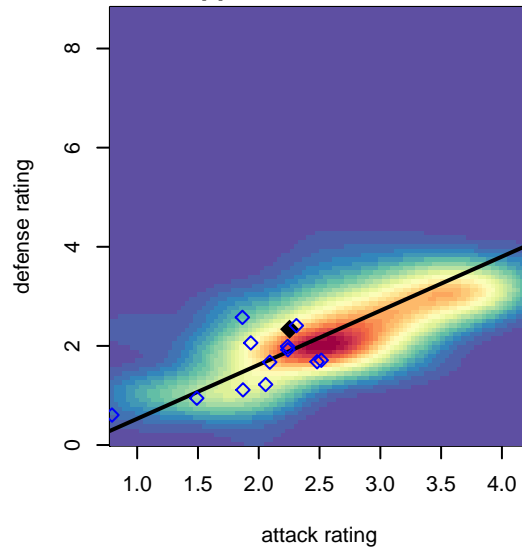

**attack and defense rating
relative to others at age
and all opponents in last 13 months**