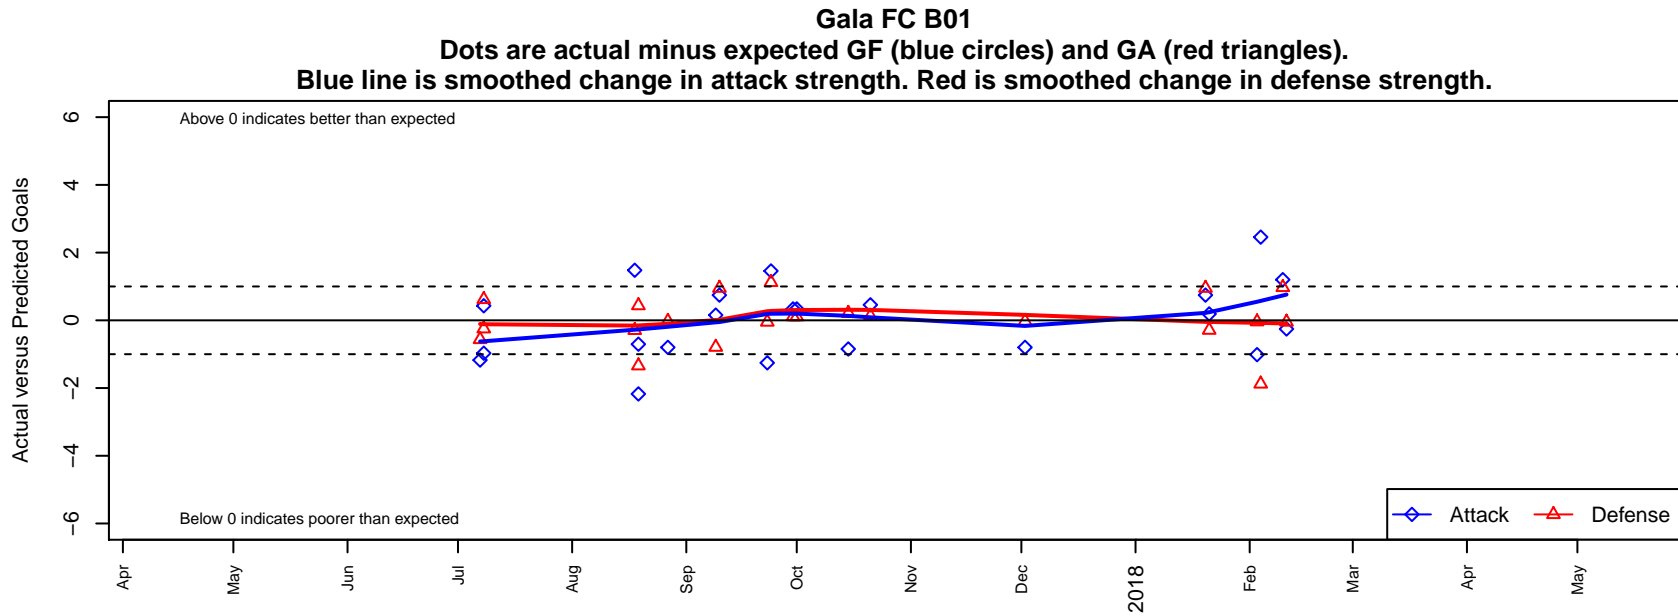

## Gala FC B01

Gala FC  
 Marysville, Marysville, WA, WA  
 B01 total strength=1462  
 attack=9.52 defense=10.35  
 fall league = PSPL Classic – Red U17  
 notes= Baxter 2015–6

alt names used:  
 Gala FC Boys U17A  
 Gala FC Boys U17A  
 Gala FC Boys U17A  
 Gala FC U17a

Venues played:  
 2017 Seattle Cup BU17  
 2017 Xtreme Cup BU17  
 2017 PSPL Classic – Red U17  
 2017 PSPL Win HS Classic 1 – West U17

**attack and defense variance (black dot)  
relative to other teams  
and top 10 in region**