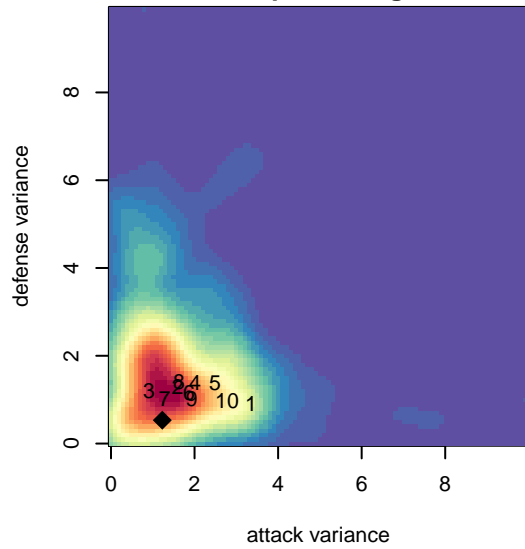

## Gala FC B01

Gala FC  
 Marysville, Marysville, WA, WA  
 B01 total strength=1462  
 attack=9.52 defense=10.35  
 fall league = PSPL Classic – Red U17  
 notes= Baxter 2015–6

alt names used:  
 Gala FC Boys U17A  
 Gala FC Boys U17A  
 Gala FC Boys U17A  
 Gala FC U17a

Venues played:  
 2017 Seattle Cup BU17  
 2017 Xtreme Cup BU17  
 2017 PSPL Classic – Red U17  
 2017 PSPL Win HS Classic 1 – West U17

**attack and defense variance (black dot)  
relative to other teams  
and top 10 in region**