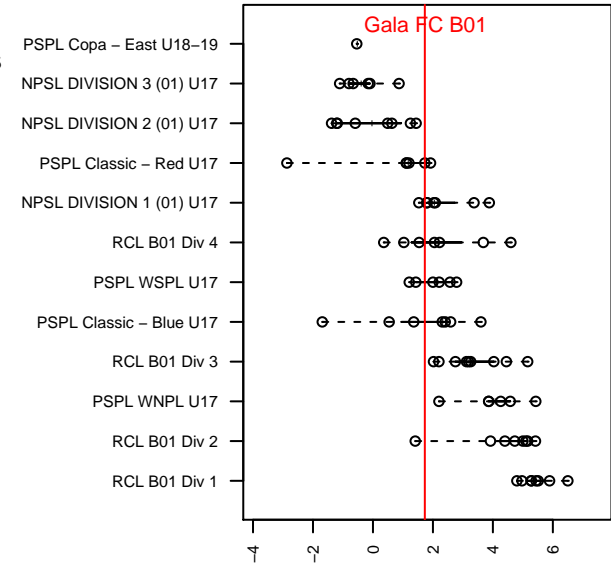

**attack and defense rating
relative to others at age
and all opponents in last 13 months**